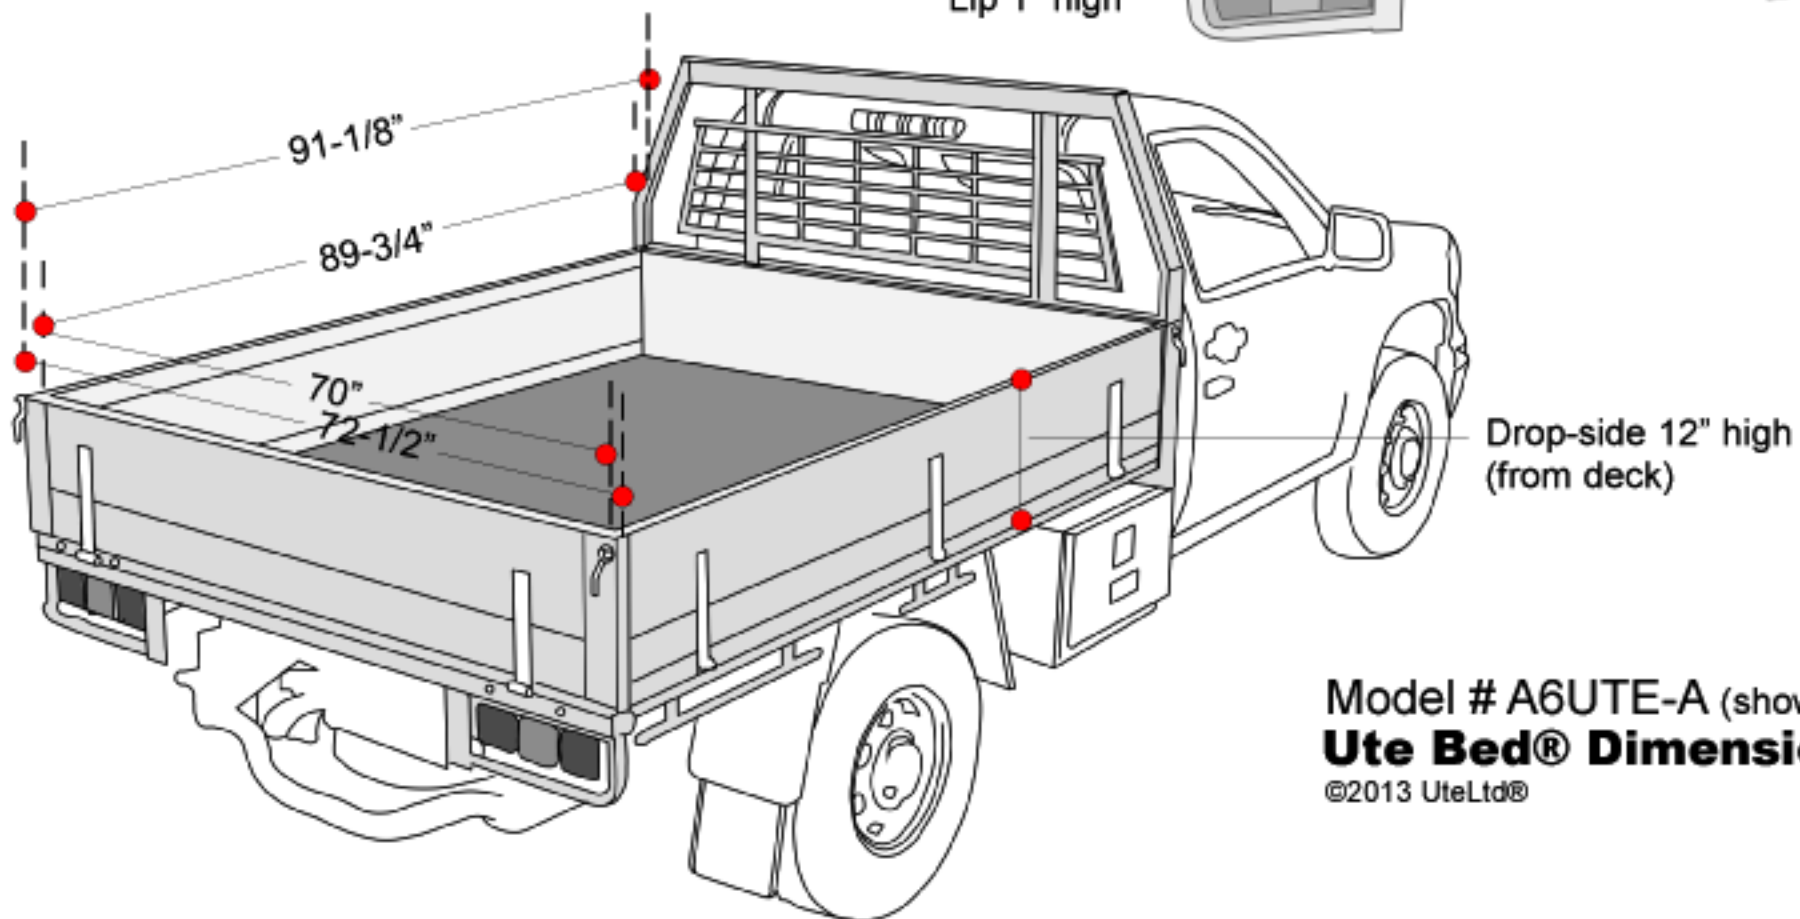

Variables;

B6UTE - Deck Length 77 3/4"

C6UTE - Deck Length 65 7/8"

Tube Headboard - x6UTE-T

Drop Sides are 9" high

Angle Headboard (shown)

Drop Sides are 12" or (9" is optional)

410 Headboard is 14" high

Drop Sides can be 12" or 9"

Model # A6UTE-A (shown)
Ute Bed® Dimensions

©2013 UteLtd®