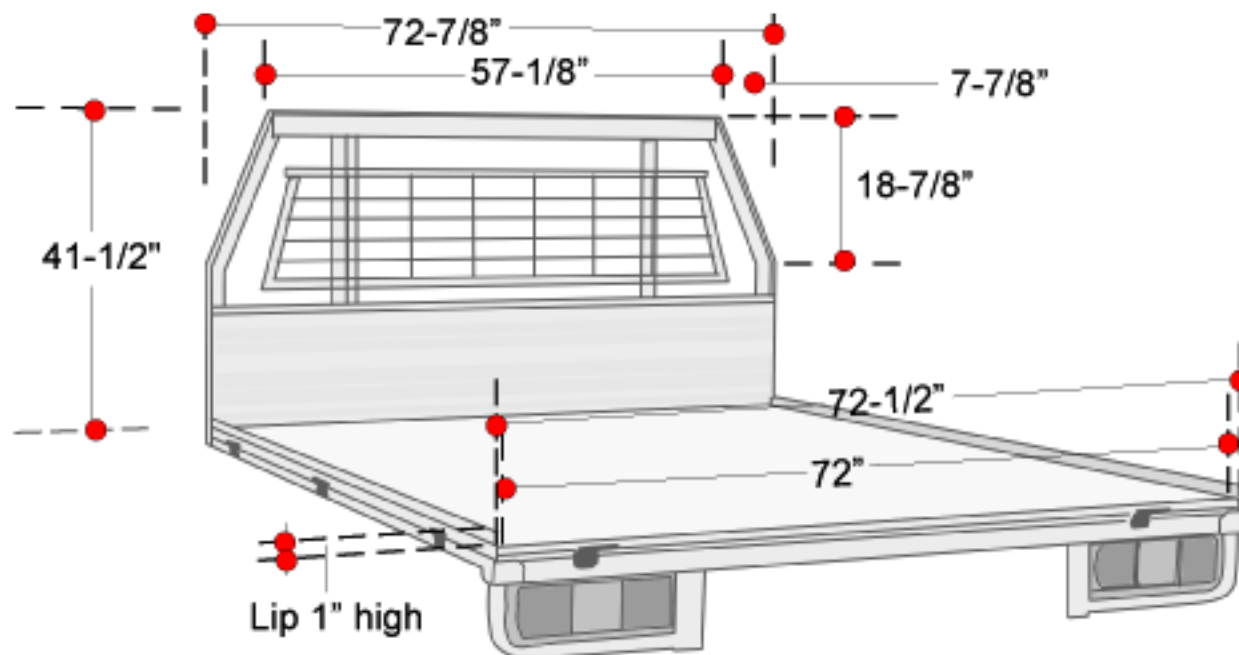

Variables;

B6UTE - Deck Length 77 3/4"

C6UTE - Deck Length 65 7/8"

Tube Headboard - x6UTE-T

Drop Sides are 9" high

Angle Headboard (shown)

Drop Sides are 12" or (9" is optional)

410 Headboard is 14" high

Drop Sides can be 12" or 9"

Model # A6UTE-A (shown)
Ute Bed® Dimensions

©2013 UteLtd®